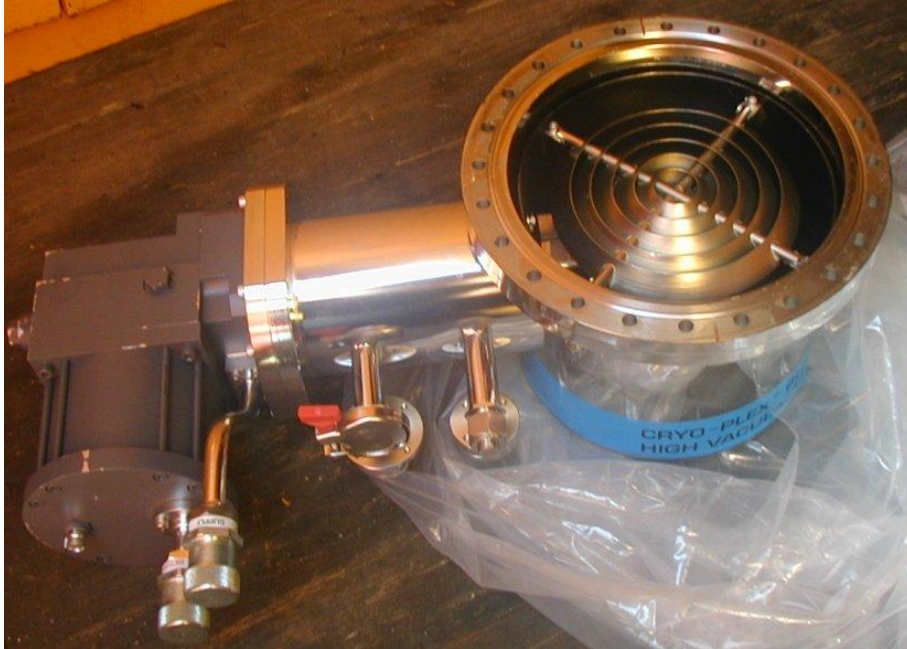

Tel No: (0) 1983 855822

Fax No: (0) 1983 852146

E-Mail Address: sales@island-scientific.co.uk

Web Site: <http://www.island-scientific.co.uk>

Make: Cryo Pump

Model: Cryo Plex 8LP

Pumping Speed (Litres per Second):

<i>Air</i>	<i>Water</i>	<i>Hydrogen</i>	<i>Argon</i>
<i>1500</i>	<i>4000</i>	<i>2200</i>	<i>1200</i>

Inlet connection: CF Flange

Outlet connection: KF25

Motor power: N/A

Weight: 27Kg

Length: 574mm

Height: 179mm