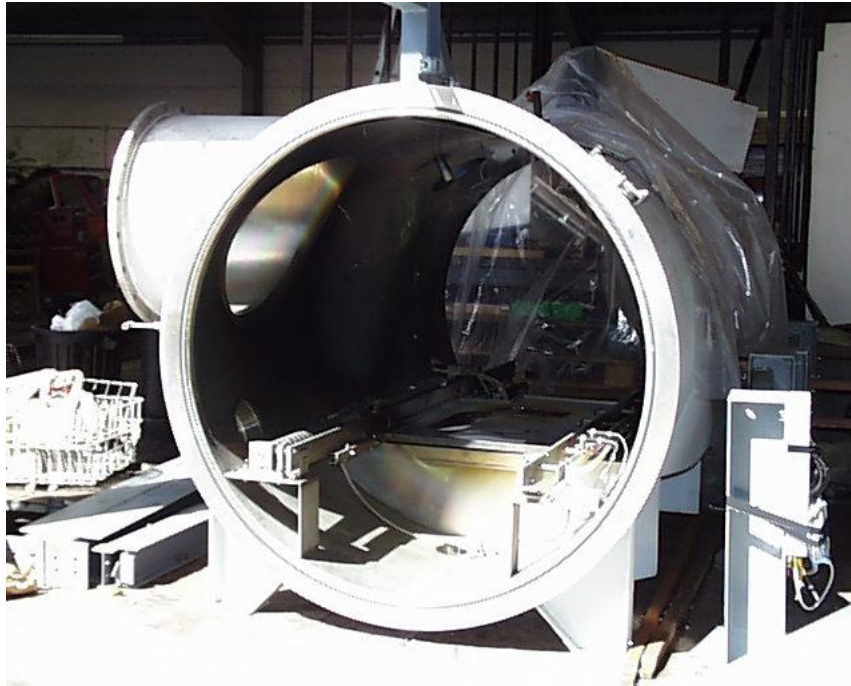

Web Site: <http://www.island-scientific.co.uk>

*Vacuum Equipment, Used and Reconditioned for Technology,
Industry, Research and Education*

Make: Leybold

Model: Chamber

Chamber size: 1.4 m diameter x 2.4 m long

Chamber material: Stainless Steel

Chamber orientation: Horizontal

Chamber doors: 2 off one at each end

Pumping system high vacuum: (DI20,000 Diff & Valve available)

Roughing: Roots Booster combination available