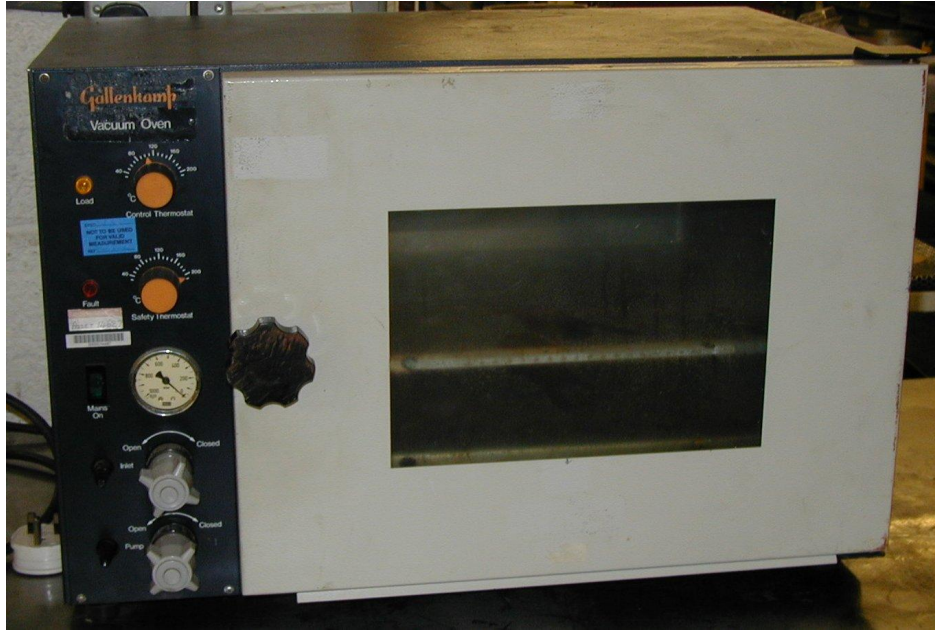

Web Site: <http://www.island-scientific.co.uk>

*Vacuum Equipment, Used and Reconditioned for Technology,
Industry, Research and Education*

Make: Gallenkamp

Type: Vacuum Oven

Features/Description: Has 2 shelves with a mercury thermometer.

Internal dimensions 260mm H x 355mm W x 310mm D

External dimensions 420mm H x 630mm W x 425mm D

Single phase, 240V

Temp Range; 30-200 Deg C

Power rating 1000W