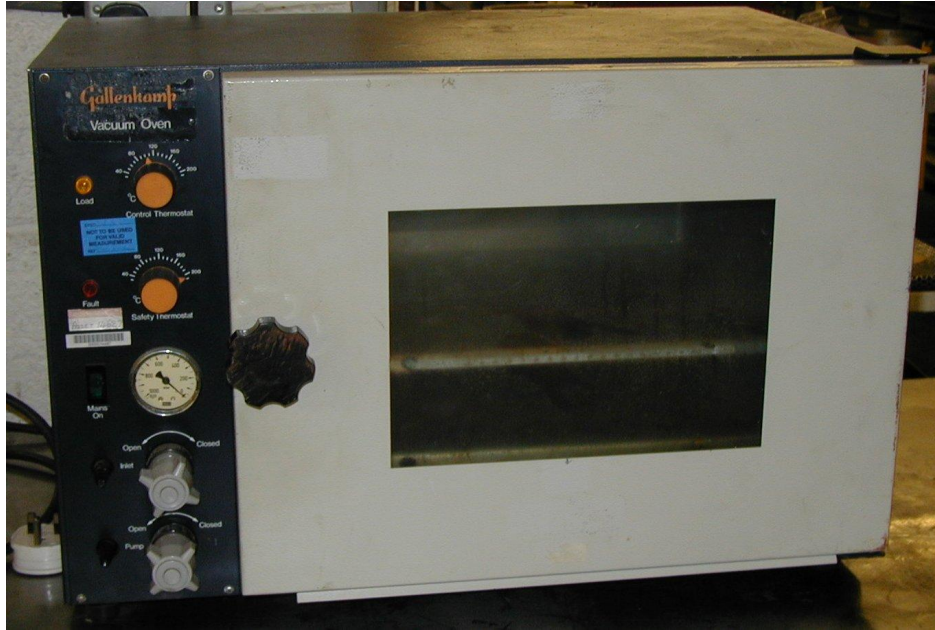

Web Site: <http://www.island-scientific.co.uk>

*Vacuum Equipment, Used and Reconditioned for Technology,  
Industry, Research and Education*

***Make: Gallenkamp***

***Type: Vacuum Oven***

*Features/Description: Has 2 shelves with a mercury thermometer.*

*Internal dimensions 260mm H x 355mm W x 310mm D*

*External dimensions 420mm H x 630mm W x 425mm D*

*Single phase, 240V*

*Temp Range; 30-200 Deg C*

*Power rating 1000W*