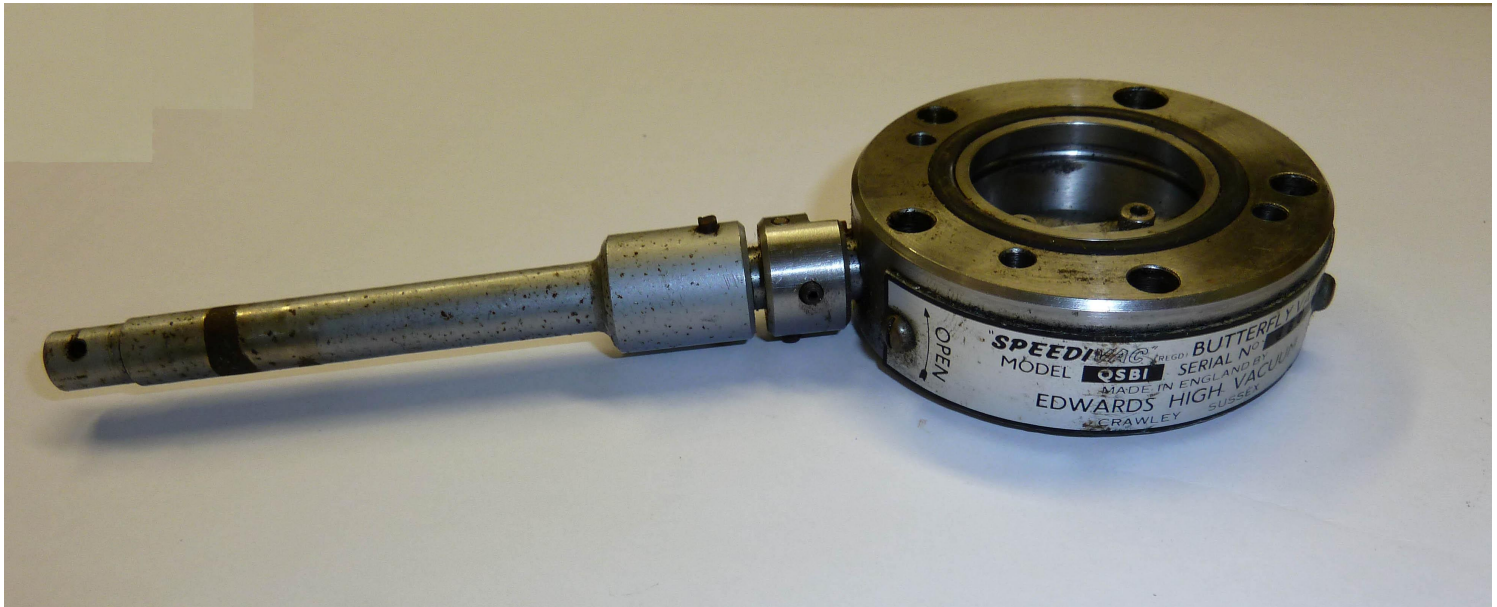

Web Site: <http://www.island-scientific.co.uk>

*Vacuum Equipment, Used and Reconditioned for Technology,
Industry, Research and Education*

Make: Edwards

Model: QSB1

Type: Butterfly Valve

Connection size: 1" Flange

Width: 60 mm

Length: 175 mm

Depth: 20 mm

Material: Stainless Steel

Features:

Operation: Manual