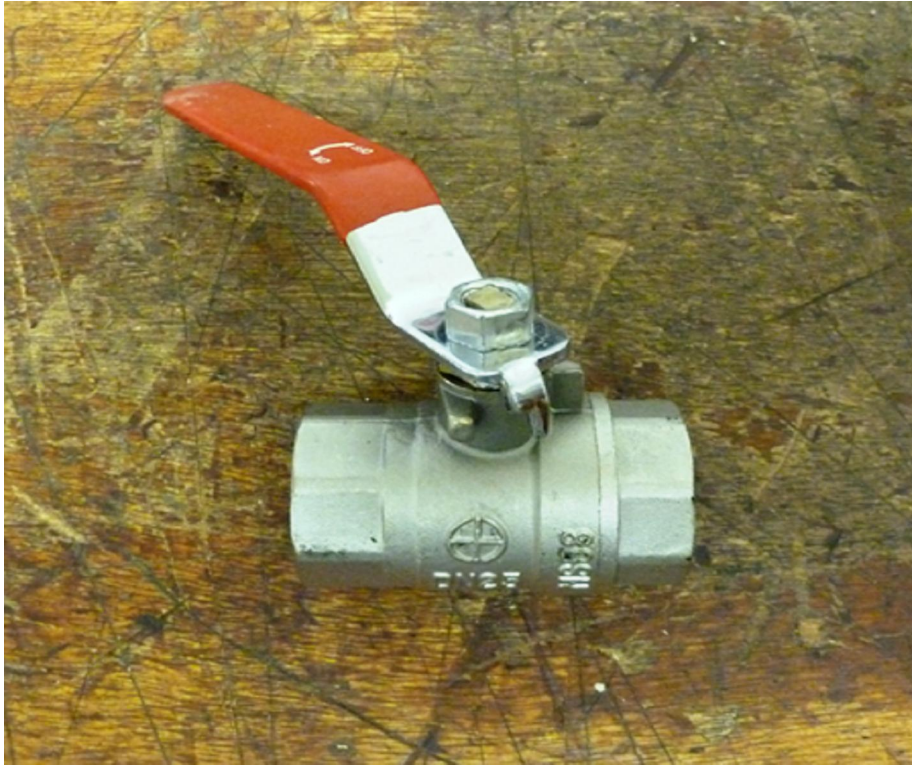

Web Site: <http://www.island-scientific.co.uk>

*Vacuum Equipment, Used and Reconditioned for Technology,  
Industry, Research and Education*

***Make:***

***Model: 1" Ball Valve***

*Type: Lever Operated*

*Connection size: 1" BSP*

*Size:*

*Material: Steel*

*Features:*

*Operation: Manual*