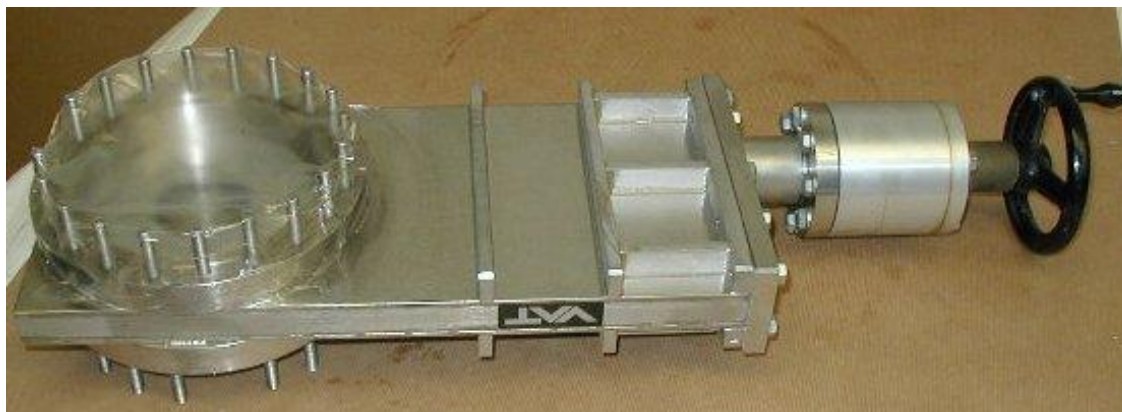

Web Site: <http://www.island-scientific.co.uk>

*Vacuum Equipment, Used and Reconditioned for Technology,
Industry, Research and Education*

Make: VAT

Model: Gate Valve

Type: Gate Valve

Connection size: CF150

Size: N/A

Material: Stainless Steel

Features: N/A

Operation: Manual Operation