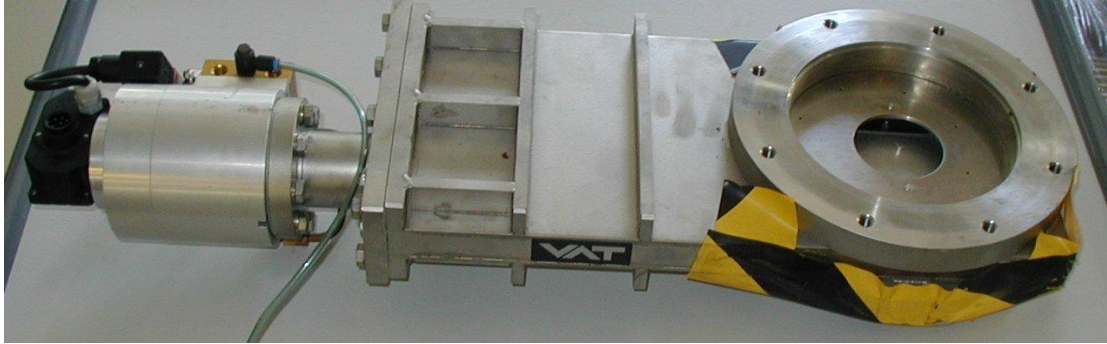

Web Site: <http://www.island-scientific.co.uk>

*Vacuum Equipment, Used and Reconditioned for Technology,
Industry, Research and Education*

Make: VAT

Model:

Type: Gate Valve

Connection size: ISO160

Length: 675 mm

Width: 229 mm

Depth: 116 mm

Weight: 16.2 kg

Material: Ali Body

Features:

Operation: Pneumatic