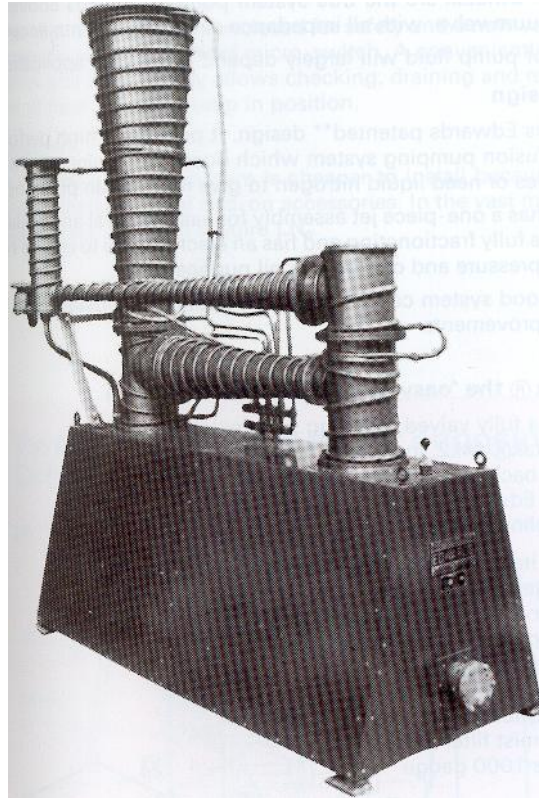

Web Site: <http://www.island-scientific.co.uk>

*Vacuum Equipment, Used and Reconditioned for
Technology, Industry, Research and Education*

Make: Edwards

Model: 30B5A

Displacement: 12,500 lit/sec

Inlet flange: 737mm/OD or with right angle valve

Backing connection:

Cooling: Water

Fluid capacity: 55 litres

Type of fluid: Booster Oil

Recommended minimum backing pump: 275 CMH

Heater power: 22.5 kW, 415 V, Three Phase

Length: 2369mm

Height: 3251mm

Width: 813mm

Weight: 620Kg