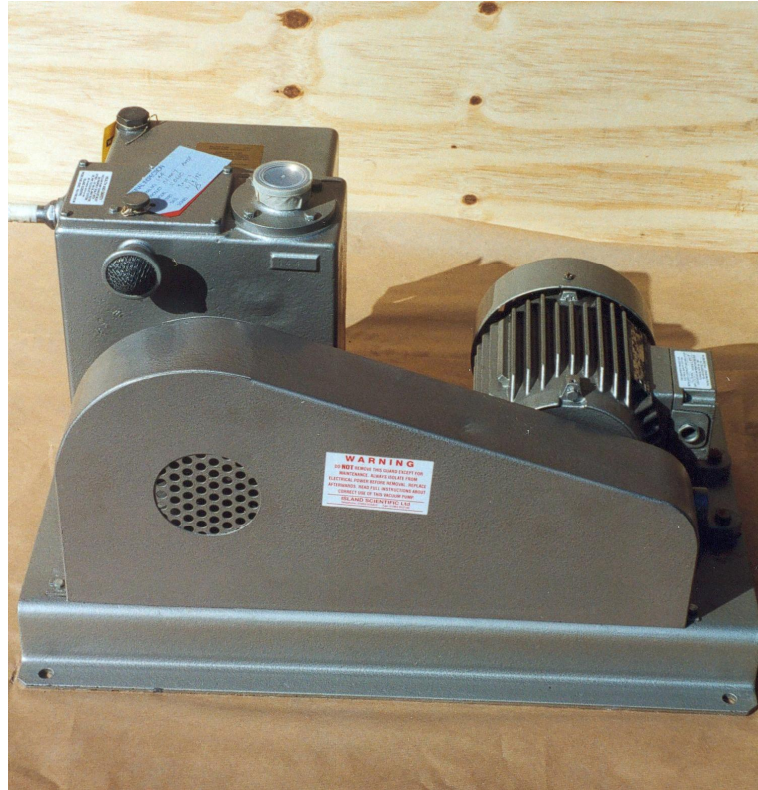

Web Site: <http://www.island-scientific.co.uk>

*Vacuum Equipment, Used and Reconditioned for Technology,  
Industry, Research and Education*

***Make: Edwards***

***Model: ED660***

*Displacement: 40CMH*

*Stages: 2*

*Type of oil: H/C*

*Inlet connection: 1" Tube*

*Outlet connection: 1/2" Nozzle*

*Motor power: 1.1kW, 200/220V Single Phase or 380/420V, Three Phase*

*Gas ballast: Yes*

*Cooling: Air*

*Weight: 260Kg*

*Length: 727mm*

*Width: 406mm*

*Height: 454mm*

*Accessories available:*