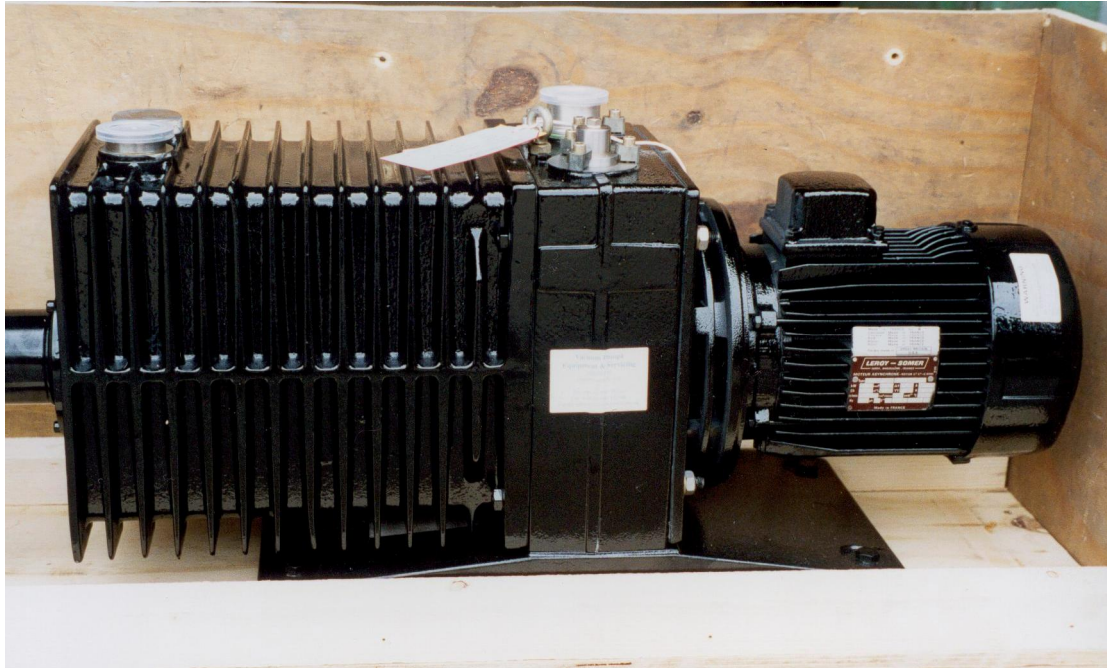

Web Site: <http://www.island-scientific.co.uk>

*Vacuum Equipment, Used and Reconditioned for Technology,
Industry, Research and Education*

Make: Alcatel

Model: 2063C

Type:

Displacement: 65CMH

Stages: 2

Type of oil: P.F.P.E

Inlet connection: NW40

Outlet connection: NW40

Motor power: 2.2kW 414V 3Phase

Gas ballast: No

Cooling: Air

Weight: 105Kg

Length: 900 mm

Width: 264mm

Height: 422mm

Accessories available:

Oil Mist Filters

Inlet Filters